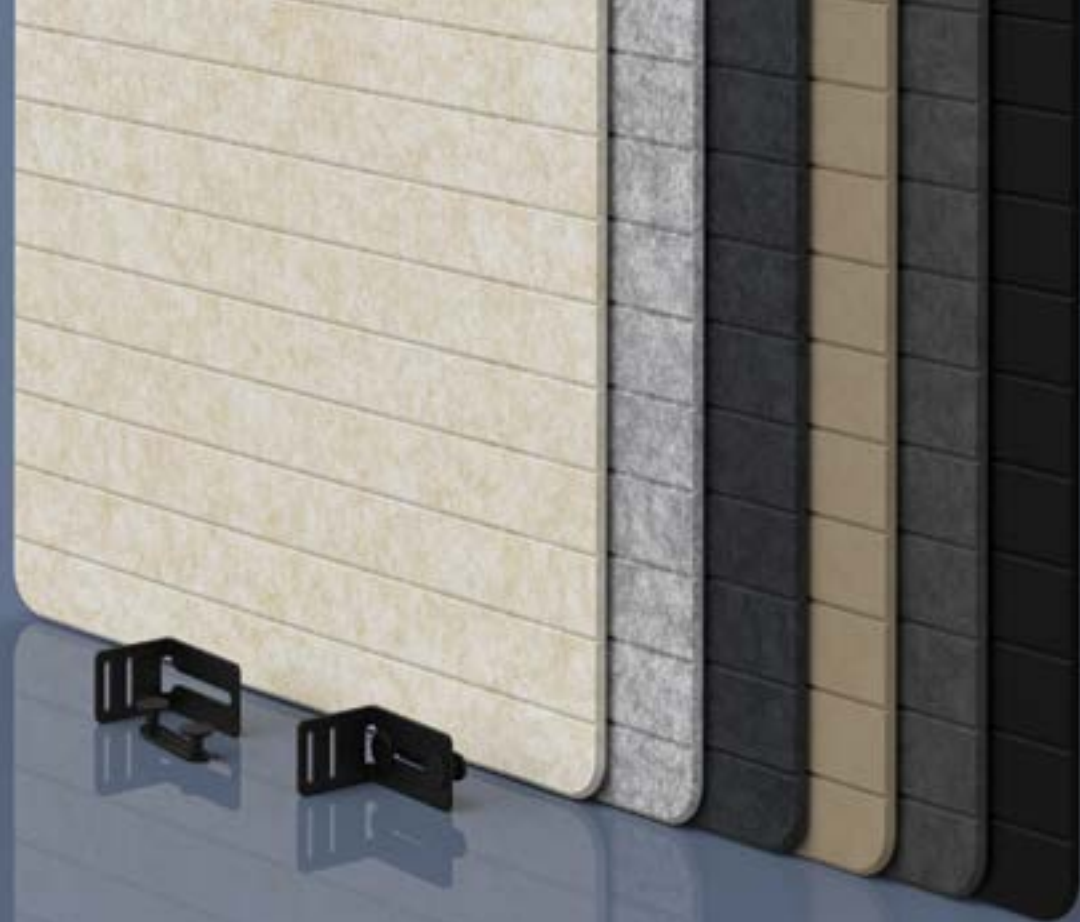

AURA™

Total Height: 23"

Width: 46, 58, 70, or 92"

Material: 99% Recycled Polyester Felt

AURA™ Thickness: 9mm (.35")

Edge: Exposed Felt

Environmental: 50% from recycled water bottles

Acoustics: ASTM C 423: NRC [500hz] = .76 NRC [1000hz] = 1.00

Fire Rating: UL tested ASTM E-84: Class A

Full Modesty: 17.46" Below/4.54" Above

Full Privacy: 8.74" Below/13.26" Above

AURA™ COLORS

BRACKET COLORS