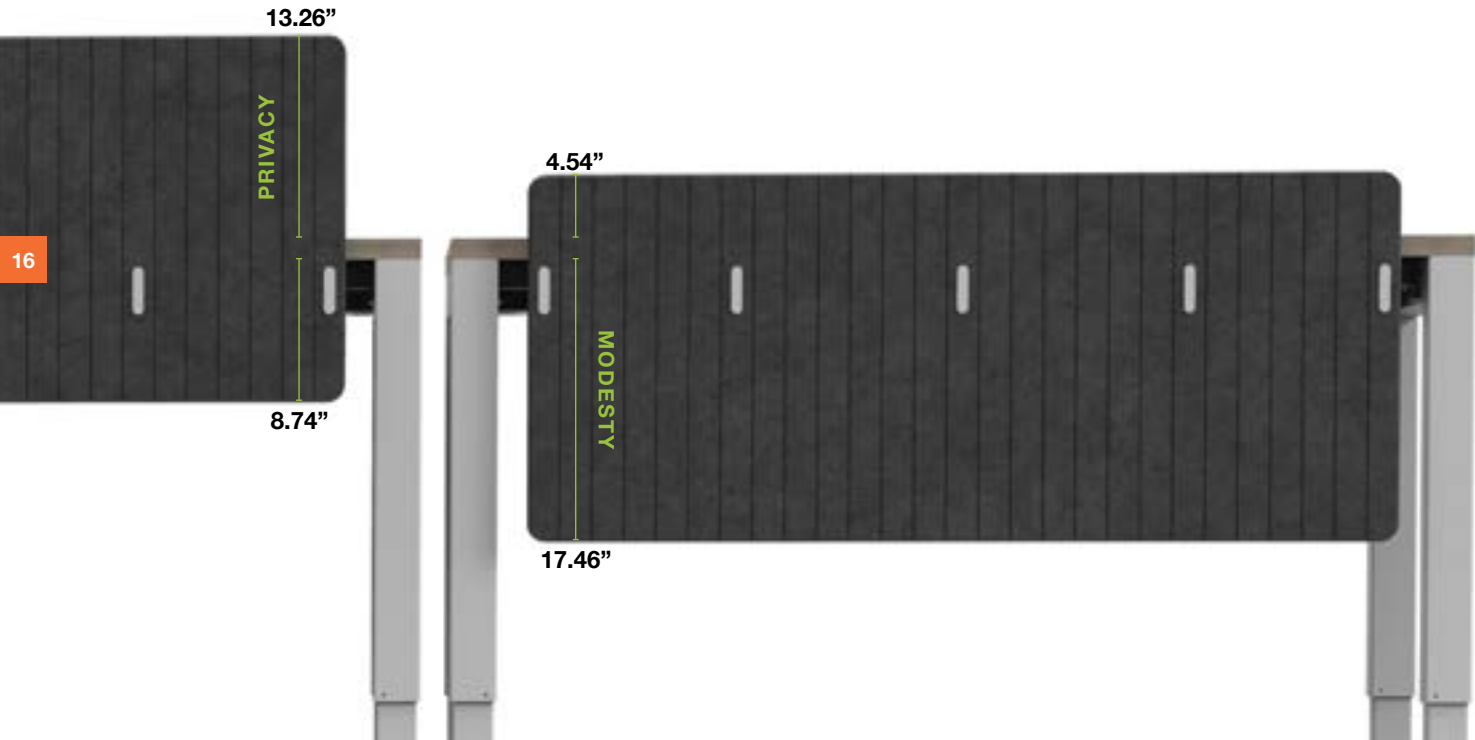

BRACKET COLORS

BLACK

SILVER

WHITE

LIFT. FLIP. DROP.

Corporate Office 55 Wentworth Avenue, Londonderry, NH 03053 SISERGO.COM 603.432.4495

World Headquarters Ellehaven 6, 5900 Rudkøbing, Denmark

Chicago Showroom Merchandise Mart Plaza, Showroom #1169 - 11th Floor, Chicago, IL 60654