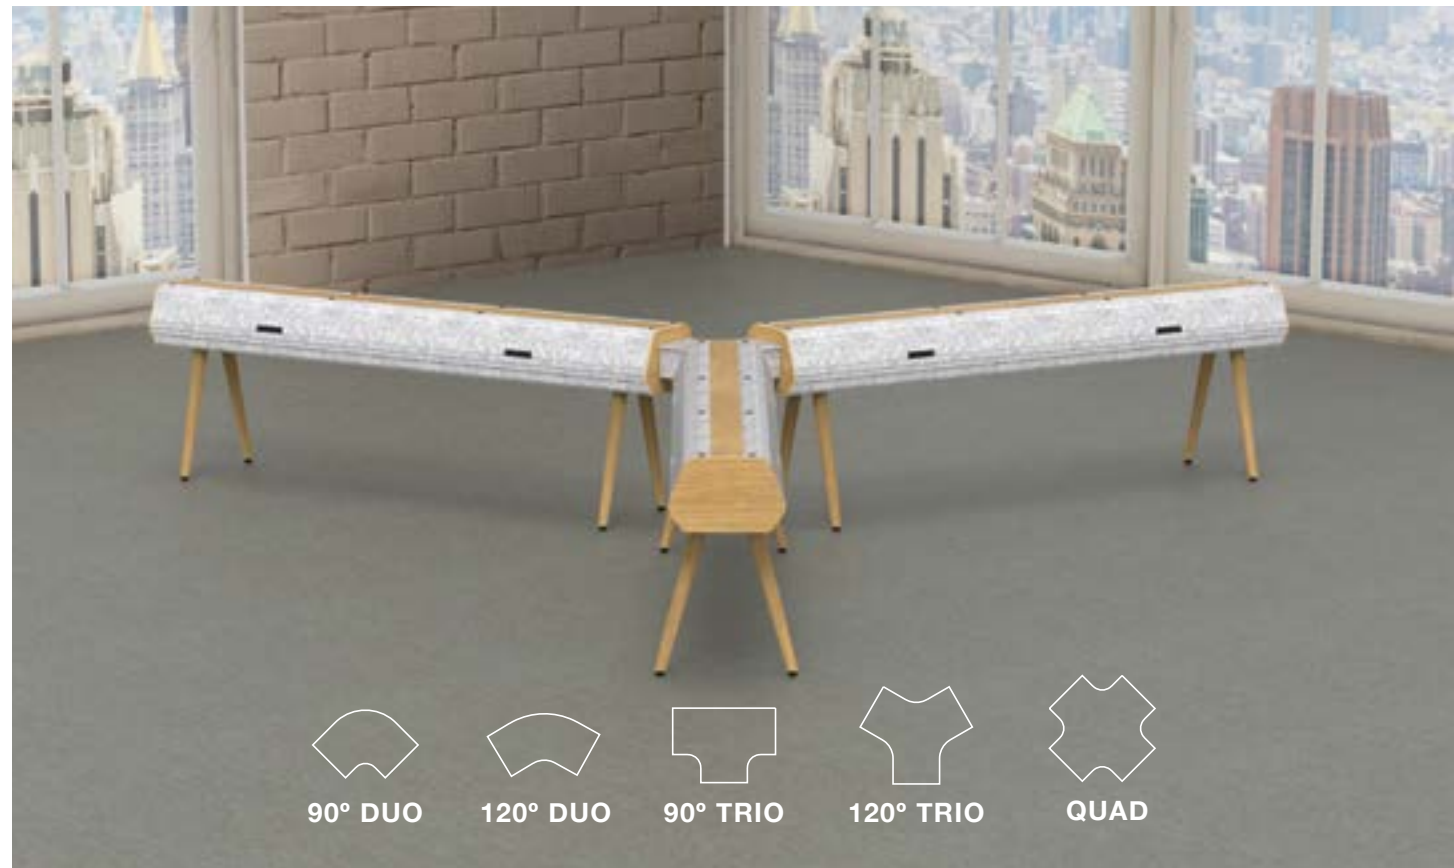

4 IVY™
10 AURA™

As today's open office environment continues to simplify and condense, and height-adjustable tables evolve into standalone workstations with privacy screens and accessible power and data access at the worksurface, the need for bulky panels that clutter the office diminishes. One key element that drives the use of panels is power supply: how do you route power and data from the desks to a power source? Many solutions have been developed, but all revert to the same industrial aesthetic of basic metal beams and rails, which struggle to provide flexibility for complex workstation planning like 90- or 120-degree configurations.

A hallmark of Danish design is ingenious functionality, and Ivy delivers. In addition to straight runs of workstations, Ivy's clever Capillary System allows for 5 types of junctions in 90-degree or 120-degree angles. This combined with three different lengths (48", 60" and 72") allows for infinite space planning capabilities.

Power comes in abundance with Ivy. A single section can have up to 16 receptacles, and a total of 52 duplex receptacles can be used on a single hardwired power infeed. Power is conveniently accessed through port flaps in the PET felt material.

Elevate your office with the unmatched aesthetics and planning flexibility of Ivy.

Height With Legs: 20.52"
Leg Width: 12.75"
Beam Width: 10.2"
Beam Length: 48", 60", 72"
Craftsmanship Warranty: Lifetime
Electrical Warranty: 7 Years