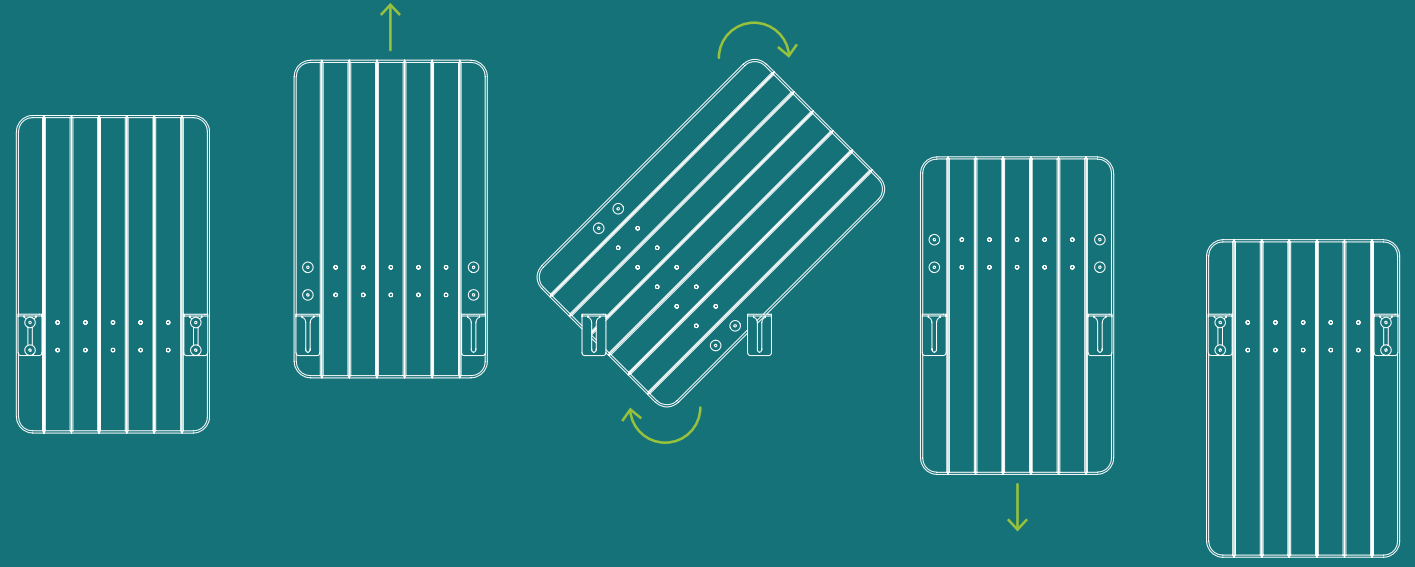

BRACKET COLORS

BLACK

SILVER

WHITE

LIFT. FLIP. DROP.

Corporate Office 55 Wentworth Avenue, Londonderry, NH 03053 SISERGO.COM 603.432.4495

World Headquarters Ellehaven 6, 5900 Rudkøbing, Denmark

Chicago Showroom Merchandise Mart Plaza, Showroom #1169 - 11th Floor, Chicago, IL 60654