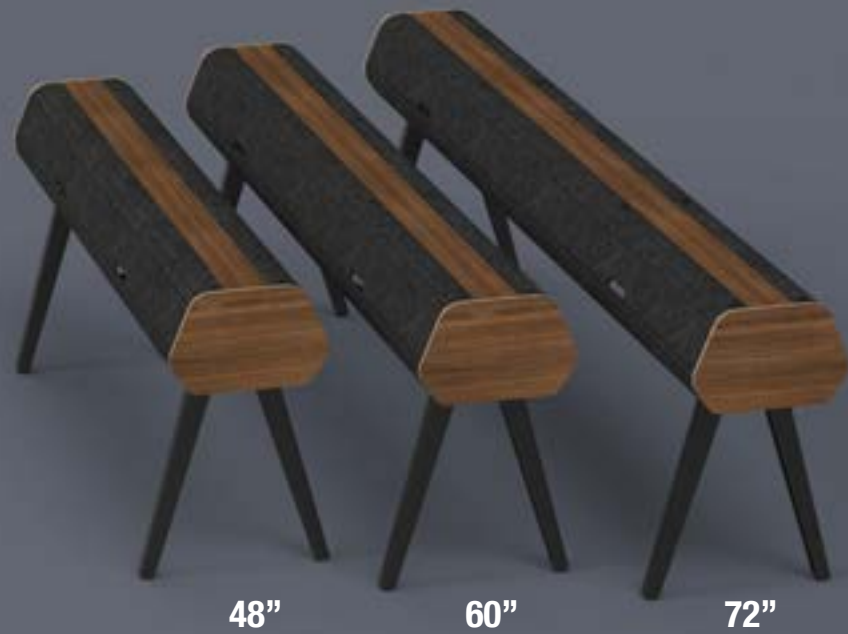

WOODEN LEGS

METAL LEGS

FELT PANELS